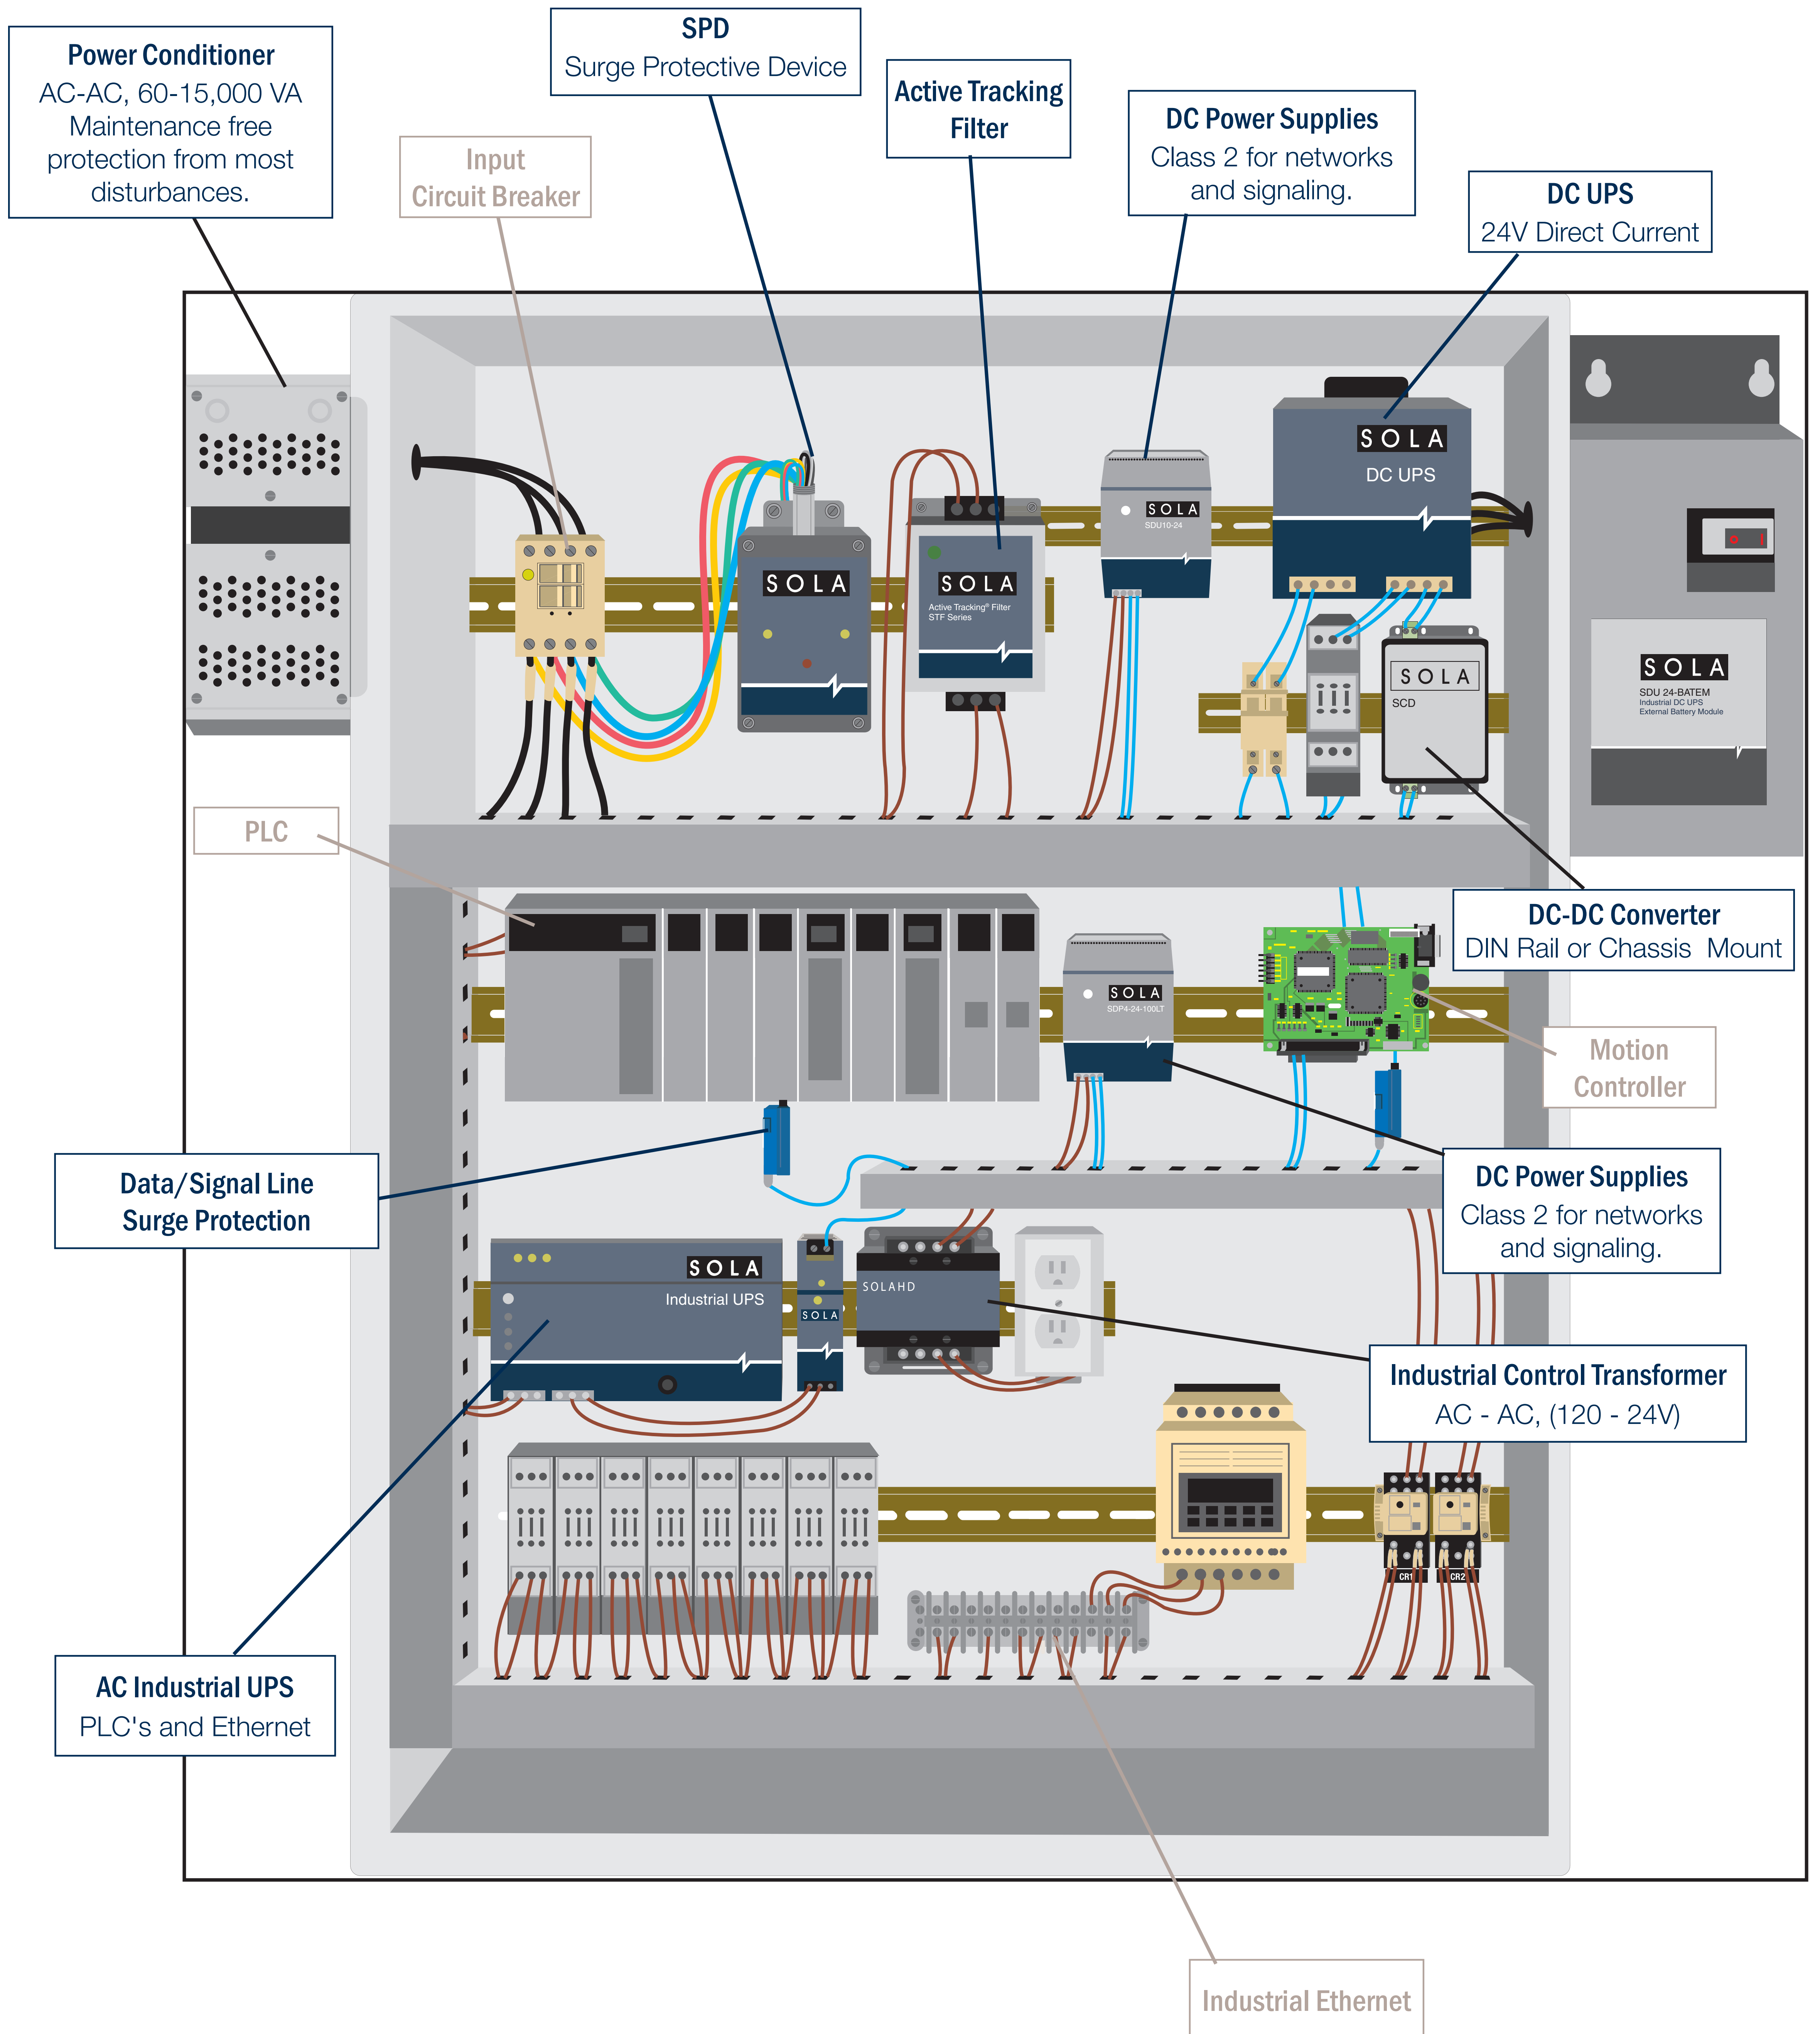

Total Power Quality Drives Performance

Contact **Technical Services** at (800) 377-4384 with any questions.
Visit our website at www.SolaHD.com.